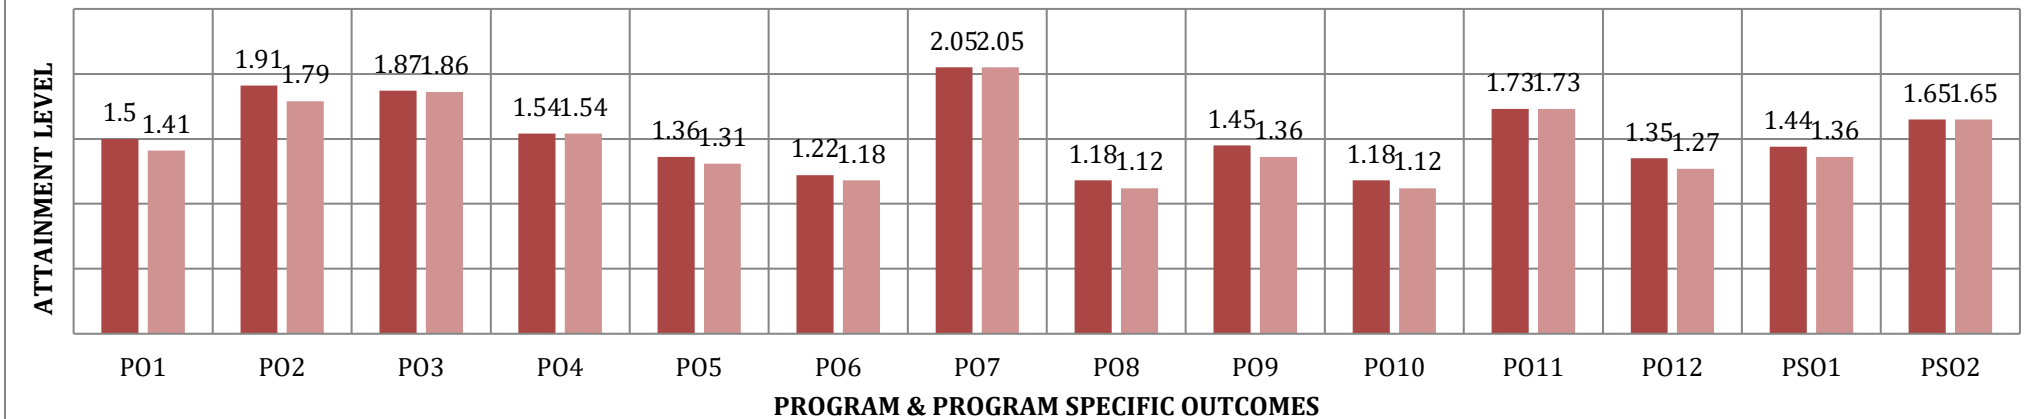

PO & PSO ATTAINMENT

■ CO TARGET ■ CO ATTAINMENT